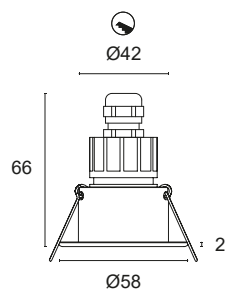

Power LED CRI>80

Power: 3W@350mA - 6W@500mA

Lumen: 405Lm@350mA - 648Lm@500mA

350mA - 500mA constant current power supply

Series connection, 50 cm cable

Constant current power supplies page 232-233

Dimming Accessories page 249

 **MADE IN ITALY**

BASIC CODES

L21.

FINISHES

- 1 White
- 2 Matt black
- 5 Gloss aluminium
- 6 Chrome
- 7 Brushed aluminium

LIGHT BEAM

- 15 15°
- 25 25°
- 35 35°

LED COLOUR