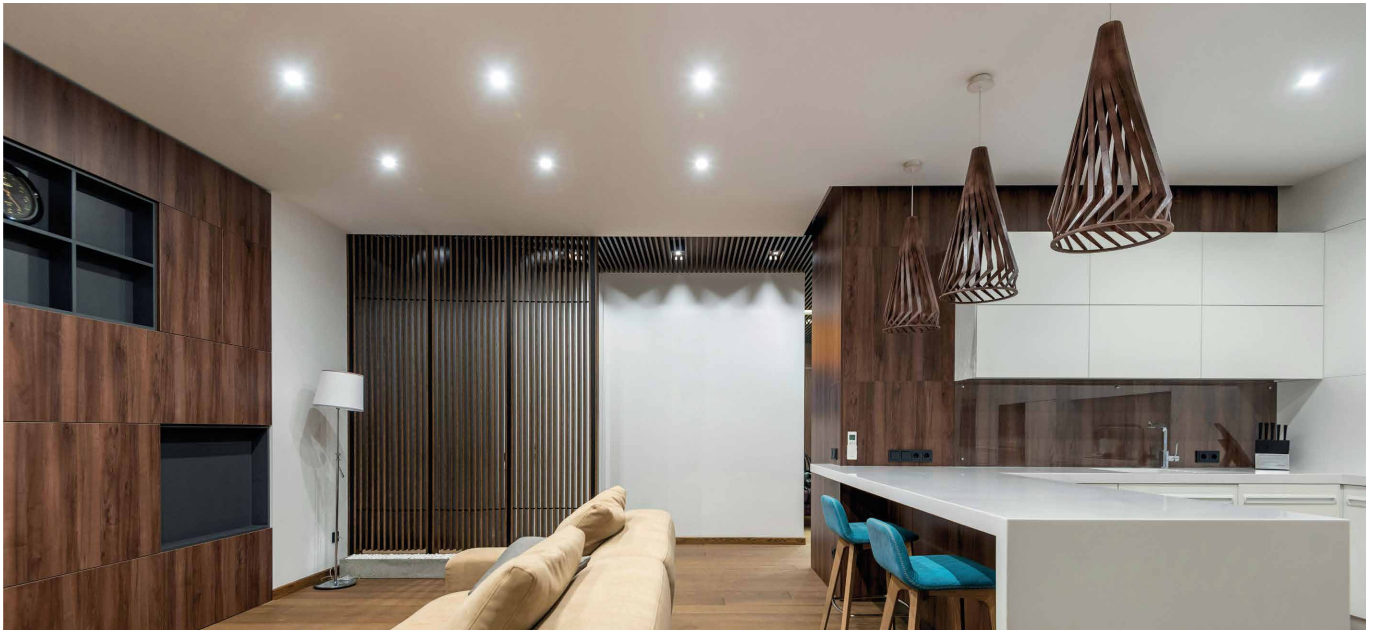

BIONIK 1

L21.

Polished, decorated aluminium recessed light with powerful LEDs suitable for decorative lighting of residential and retail environments. Choice of secondary recessed optics. Can be flush fitted indoors and outdoors if partially protected. Flush-mounted with springs.